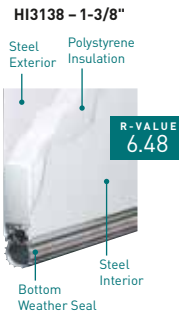

HI3138/HI3000

Triple-Layer: Steel + Insulation + Steel

- Heavy-duty Exterior and Interior Steel
- Durable, Reliable, Low Maintenance
- Environmentally Safe Polystyrene Thermal Insulation
- Two Energy Efficiency Options
- Extra Quiet Operation

Specifications

	AMARR HILLCREST HI1000	AMARR HILLCREST HI2000	AMARR HILLCREST HI3138	AMARR HILLCREST HI3000
PANEL DESIGNS				
Bead Board	•	•	•	•
Long Bead Board	•	•	•	•
Recessed	•	•	•	•
Raised	•	•	•	•
INSULATION¹		Polystyrene	Polystyrene	Polystyrene
R-VALUE²		6.64	6.48	9.05
DOOR THICKNESS	2" (5.1cm)	2" (5.1cm)	1-3/8" (3.5cm)	2" (5.1cm)
STEEL THICKNESS	25 ga	25 ga	27/27 ga	27/27 ga
INSULATED GLASS OPTION³			•	•
DECORATIVE HARDWARE OPTIONS	•	•	•	•
WIND LOAD³ AVAILABLE	•	•	•	•
PAINT FINISH WARRANTY⁴	15 Years	25 Years	Lifetime	Lifetime
WORKMANSHIP/HARDWARE WARRANTY⁴	1 Year	2 Years	3 Years	3 Years