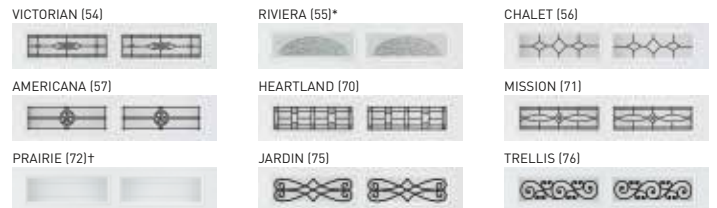

DecraGlass™ Windows

* Clear glass with printed frost pattern. † Obscure glass with v-groove.