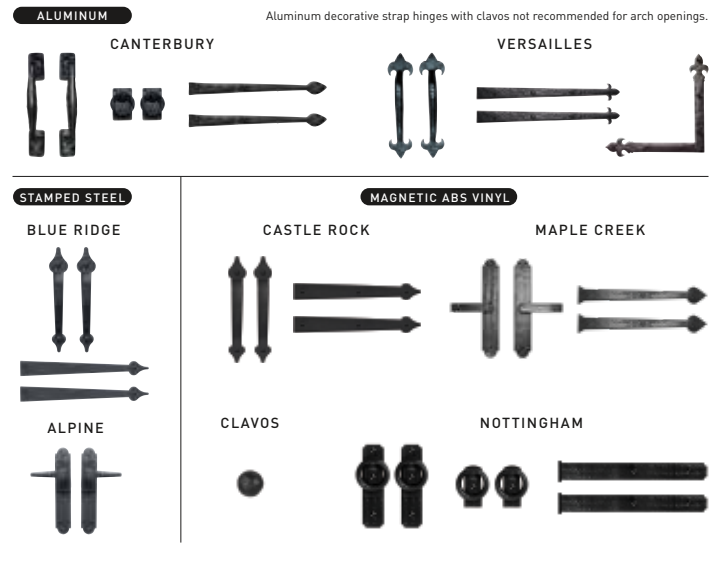

Decorative Hardware

YOUR LOCAL AMARR DEALER: