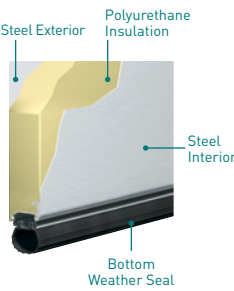

CL3000 Triple-Layer: Steel + Insulation + Steel