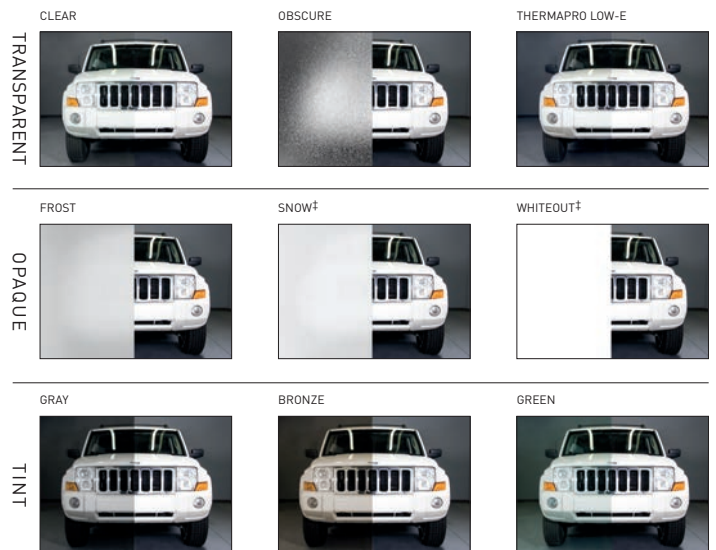

Glass

Glass is tempered and available as single pane or insulated.

†Laminated, not tempered. Insulated glass not available.