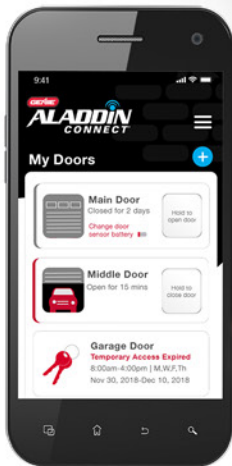

PROFESSIONAL LINE

Wall Mount Pro Series

MODEL 6170

Wall Mount
Garage Door Opener

Battery Backup Included

INTEGRATED
**ALADDIN
CONNECT**

INTELLIGENT CONTROL
FOR YOUR OPENER

Highlights

NEW Wall Mount Design

- » **Cleaner Look** – Eliminating the rail & opener from the ceiling brings a clean and open look to your garage. Enjoy the view or use the freed-up space for storage or other purpose.
- » **Compact** – Compact design fits into tight side room spaces between track and wall.
- » **Headroom** – Ideal for garages with beam obstructions which prevent installation of a traditional opener.
- **Quiet, Powerful Performance** – 24 Volt DC motor provides maximum power to operate doors up to 850 lbs* at a speed of 7.5" per second**.
- **Battery Backup** – Don't get locked outside the garage when the power goes out! Battery backup is included.
- **GenieSense™ Monitoring and Diagnostic Technology** Provides safety by continuously monitoring operation of the door, stopping the operation to alert you when significant changes occur.

- **Soft Start & Stop Control** – DC technology allows your door to begin and end its movement smoothly instead of abruptly whenever you operate it, creating less noise and less wear on the door.
- **Smart Lighting** – Bright LED light fixture with the flexibility to place wherever desired in the garage.
- **Dependability** – The quality built into a Model 6170 is backed by a 15-Year Limited Warranty³ for the motor.

Smart Garage Capabilities

Integrated Wi-Fi provides multiple benefits such as: