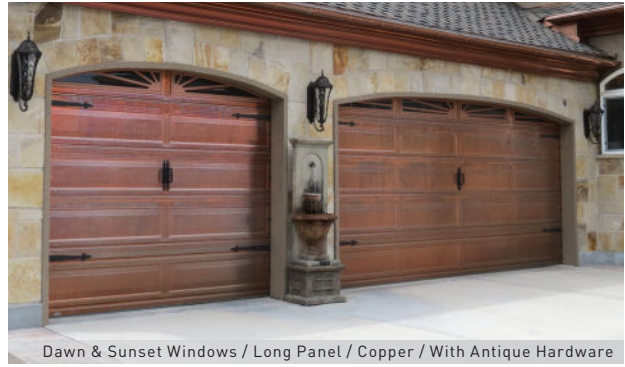

COPPER

Short Panel / Copper

Dawn & Sunset Windows / Long Panel / Copper / With Antique Hardware

Legend: - Lifetime Warranty†

PANEL STYLES

99.9% Copper Metal. -

Long

Short

Grooved

Ribbed

Flush (With Rib)

Flush (No Rib)

COLOR

99.9%
Copper Metal

Installed with new copper and in time, the copper door will naturally patina.
Patina rates will vary depending on environment.

INSULATION