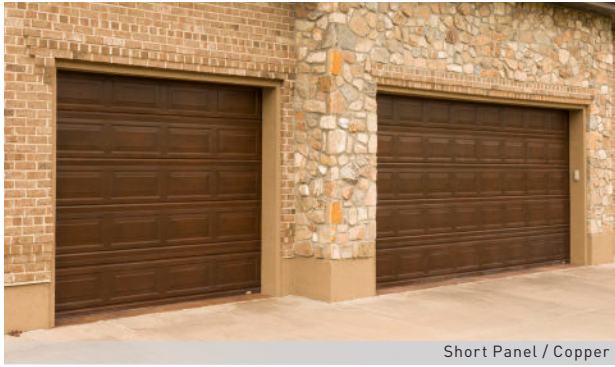

COPPER

Short Panel / Copper

Dawn & Sunset Windows / Long Panel / Copper / With Antique Hardware

Legend: - Lifetime Warranty†

PANEL STYLES

99.9% Copper Metal. -

Long

Short

Grooved

Ribbed

Flush (With Rib)

Flush (No Rib)

COLOR

99.9%
Copper Metal

Installed with new copper and in time, the copper door will naturally patina.
Patina rates will vary depending on environment.

INSULATION