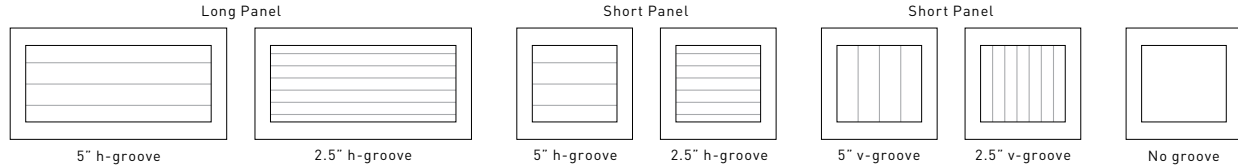

168 / Smoked Windows / Pure White

163 / Smoked Windows / Iron Glimmer

163 H-Groove Long Panel / Smoked Windows / True Bi-Directional Ash Wood Grain Steel

183 V-Groove / Clear Windows / True Bi-Directional Ash Wood Grain Steel

**GET YOUR
GROOVE ON!**

True Bi-Directional Walnut Wood Grain Steel

GROOVED PANEL STYLES

24 Gauge Steel (Available in 2.5" (64) or 5" (127) groove spacing)

[See all available panel styles online.]

COLORS

STEEL PAINT COLORS