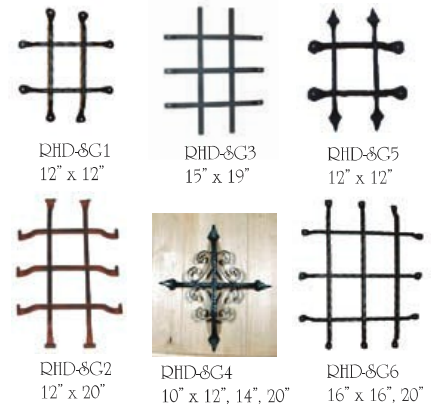

Speakeasy Grills