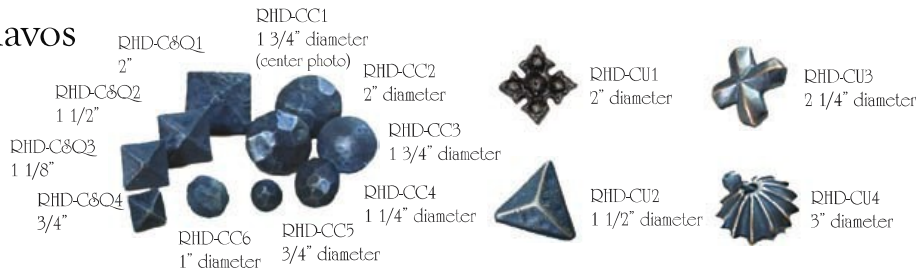

Clavos

Hinges

Almeria (modified) RHD284

All dimensions are nominal and for illustrative purposes only.

Need a Gate?

RHD913

Door Pulls

www.ranchhousedoors.com