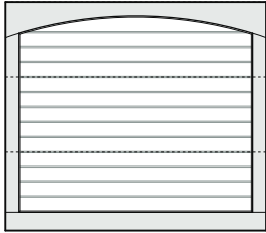

San Fernando